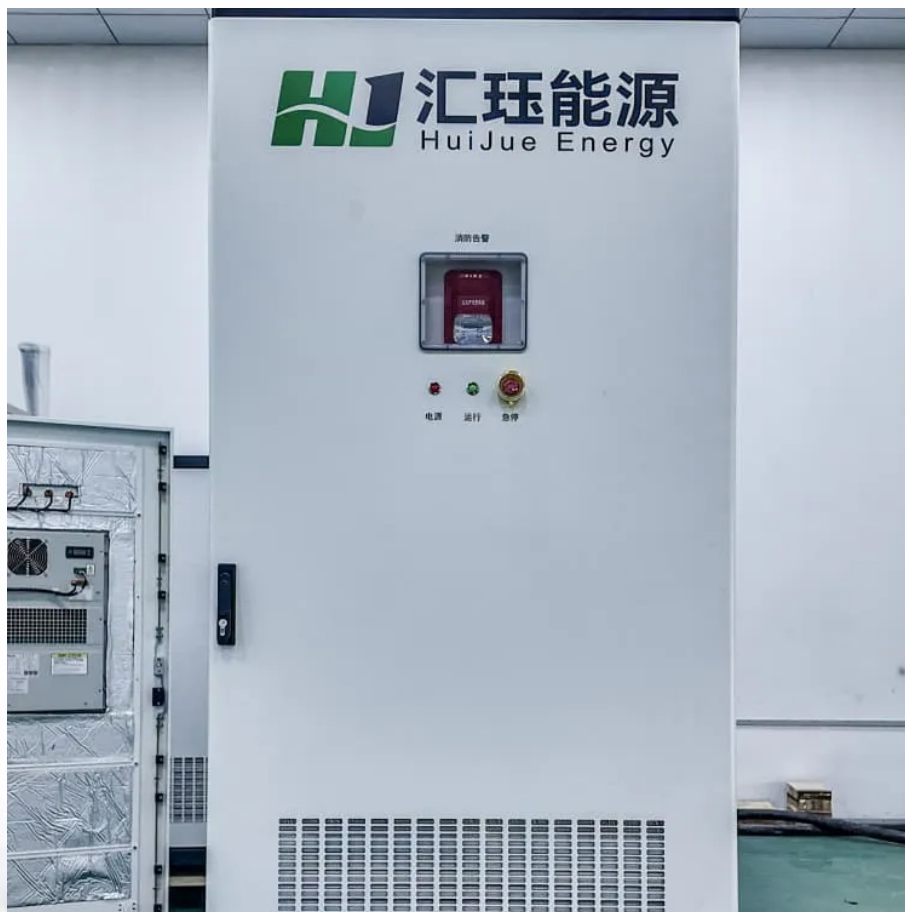

The latest price of battery cabinet accessories for telecom sites